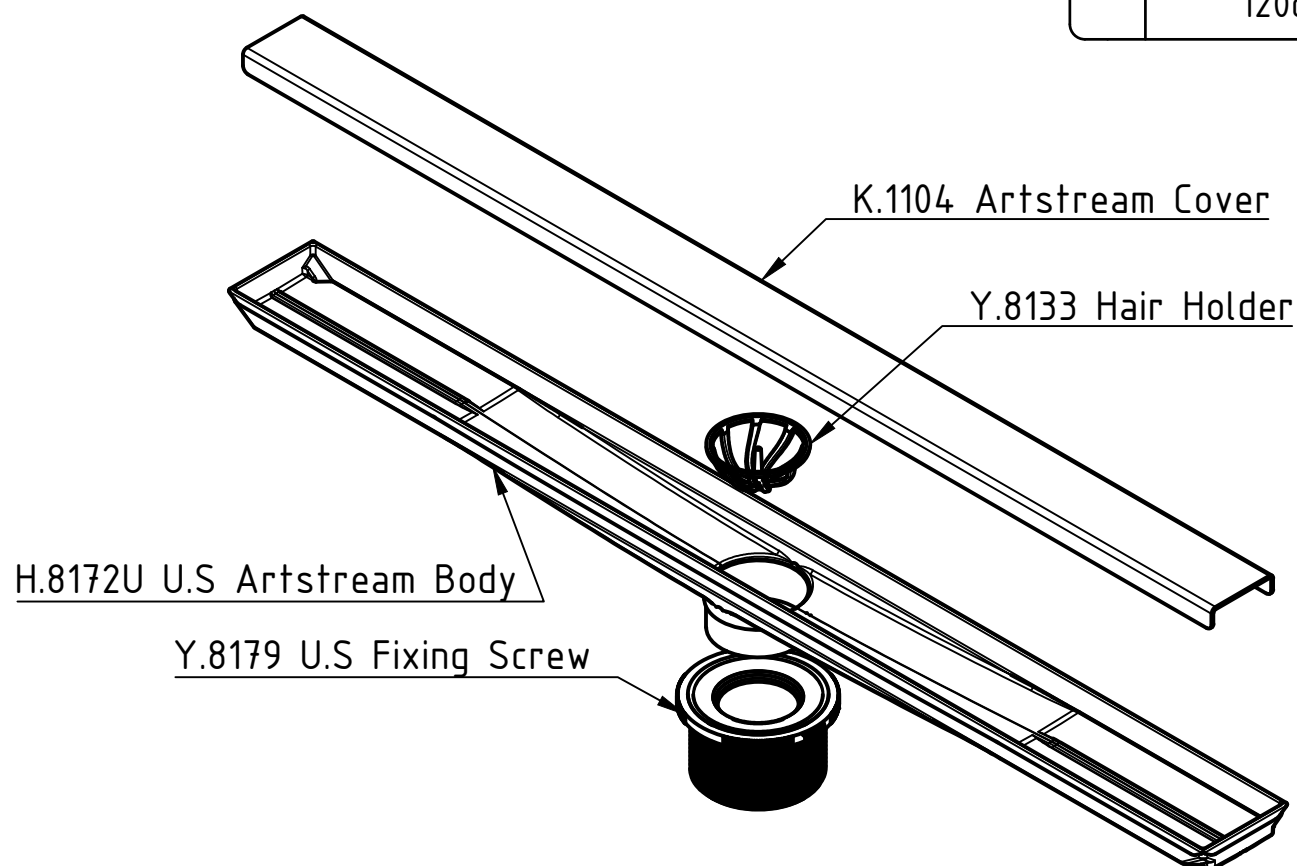

Traditional Installation (inch)

Section A-A
Scale (1:2)

L	23-5/8"	31-1/2"	39-1/2"
	39-3/8"	47-1/4"	72" 96"

Traditional Installation (mm)

Section A-A
Scale (1:2)

L	60cm	80cm	100cm
	120cm	180cm	244cm

Membrane Kit Installation (inch)

L	23-5/8"	31-1/2"	39-1/2"
	39-3/8"	47-1/4"	72" 96"

Membrane Kit Installation (mm)

Pan Installation (inch)

SECTION A-A SCALE (1:15)

DETAIL B SCALE (1:5)

L	23-5/8"	31-1/2"	39-1/2"
	39-3/8"	47-1/4"	72" 96"

Pan Installation (mm)

SECTION A-A SCALE (1:15)

DETAIL B SCALE (1:5)

L	60cm	80cm	100cm
	120cm	180cm	244cm