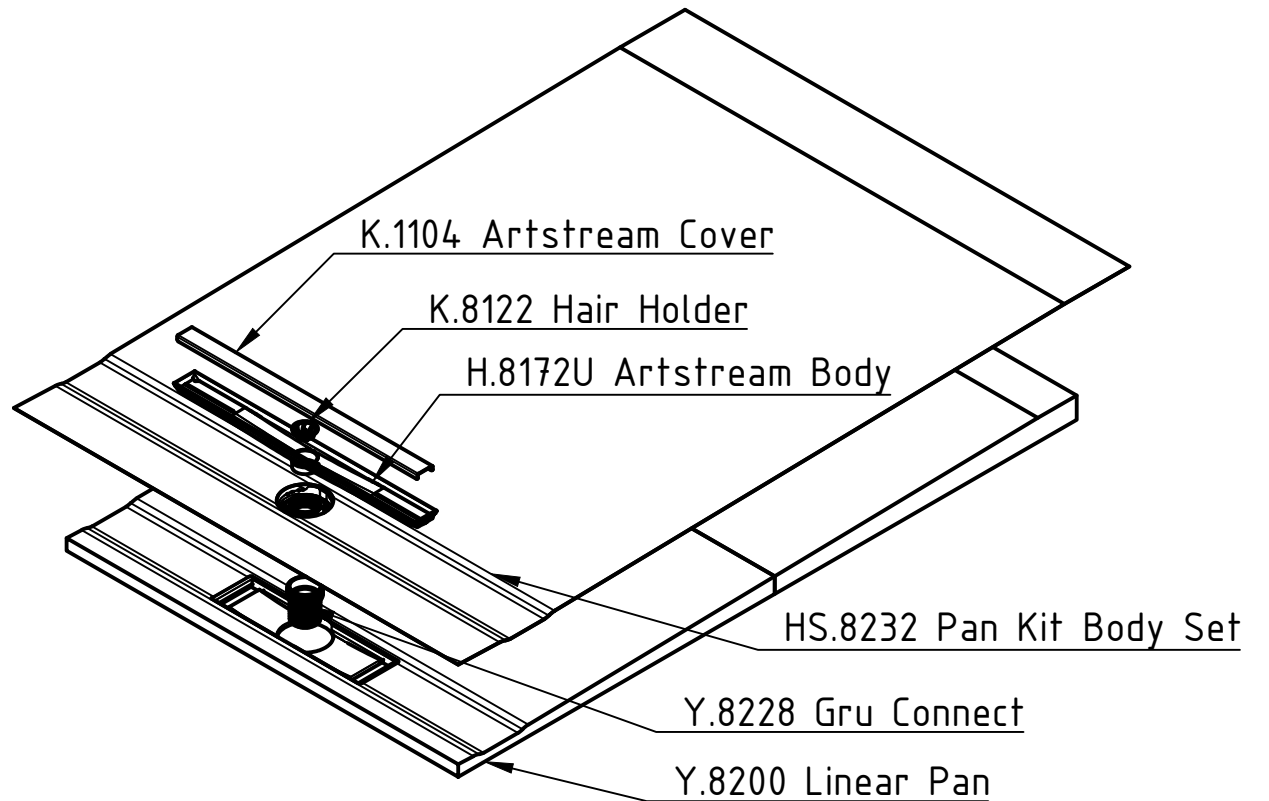

Traditional Installation (inch)

Section A-A
Scale (1:2)

L	23-5/8"	31-1/2"	39-1/2"
	39-3/8"	47-1/4"	72" 96"

Traditional Installation (mm)

Section A-A
Scale (1:2)

L	60cm	80cm	100cm
	120cm	180cm	244cm

Membrane Kit Installation (inch)

L	23-5/8"	31-1/2"	39-1/2"
	39-3/8"	47-1/4"	72" 96"

Membrane Kit Installation (mm)

Pan Installation (inch)

SECTION A-A SCALE (1:15)

DETAIL B SCALE (1:5)

L	23-5/8"	31-1/2"	39-1/2"
	39-3/8"	47-1/4"	72" 96"

Pan Installation (mm)

SECTION A-A SCALE (1:15)

DETAIL B SCALE (1:5)

L	60cm	80cm	100cm
	120cm	180cm	244cm