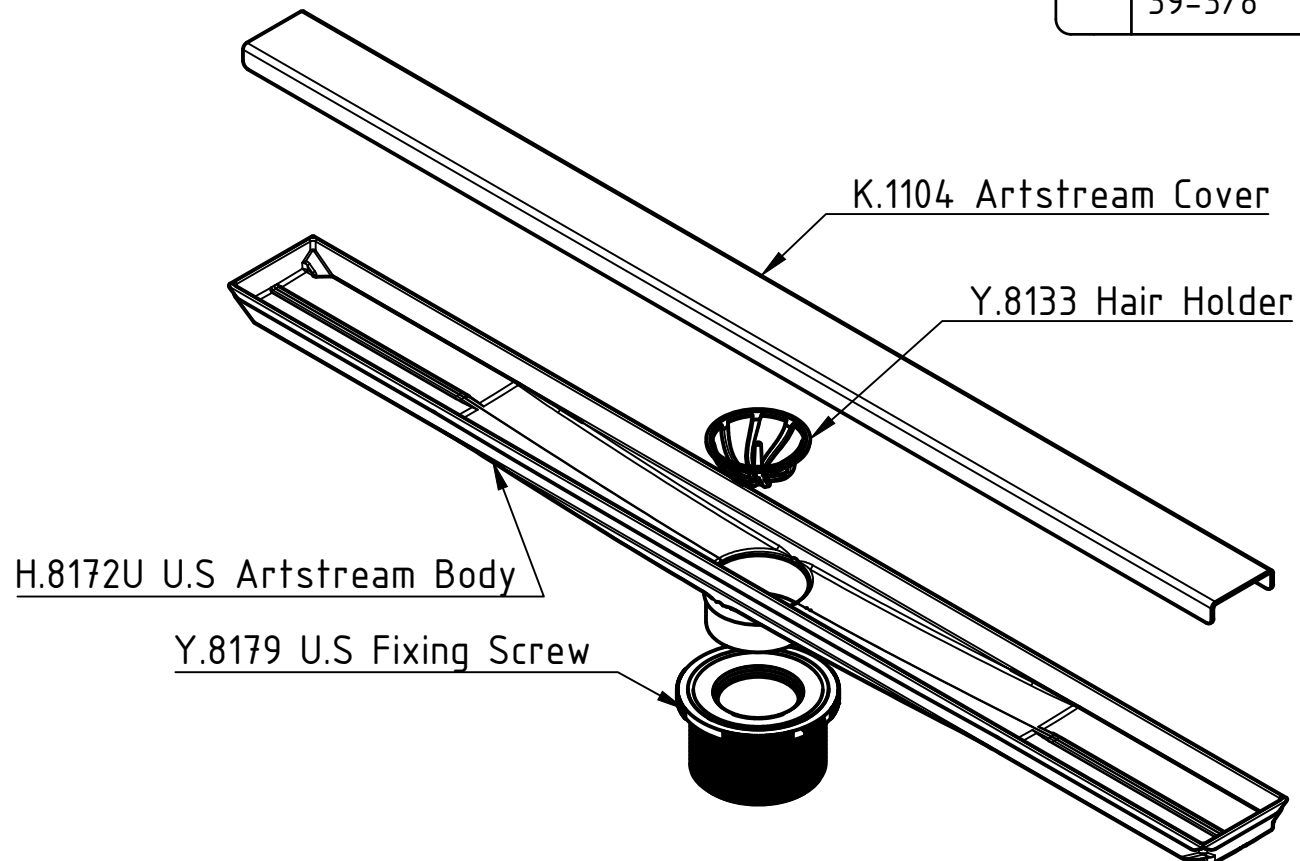

Traditional Installation (inch)

Section A-A
Scale (1:2)

L	23-5/8"	31-1/2"	39-1/2"
	39-3/8"	47-1/4"	72" 96"

Traditional Installation (mm)

Section A-A
Scale (1:2)

L	60cm	80cm	100cm
	120cm	180cm	244cm

Membrane Kit Installation (inch)

L	23-5/8"	31-1/2"	39-1/2"
	39-3/8"	47-1/4"	72" 96"

Membrane Kit Installation (mm)

Pan Installation (inch)

SECTION A-A SCALE (1:15)

DETAIL B SCALE (1:5)

L	23-5/8"	31-1/2"	39-1/2"
	39-3/8"	47-1/4"	72" 96"

Pan Installation (mm)

SECTION A-A SCALE (1:15)

DETAIL B SCALE (1:5)

L	60cm	80cm	100cm
	120cm	180cm	244cm