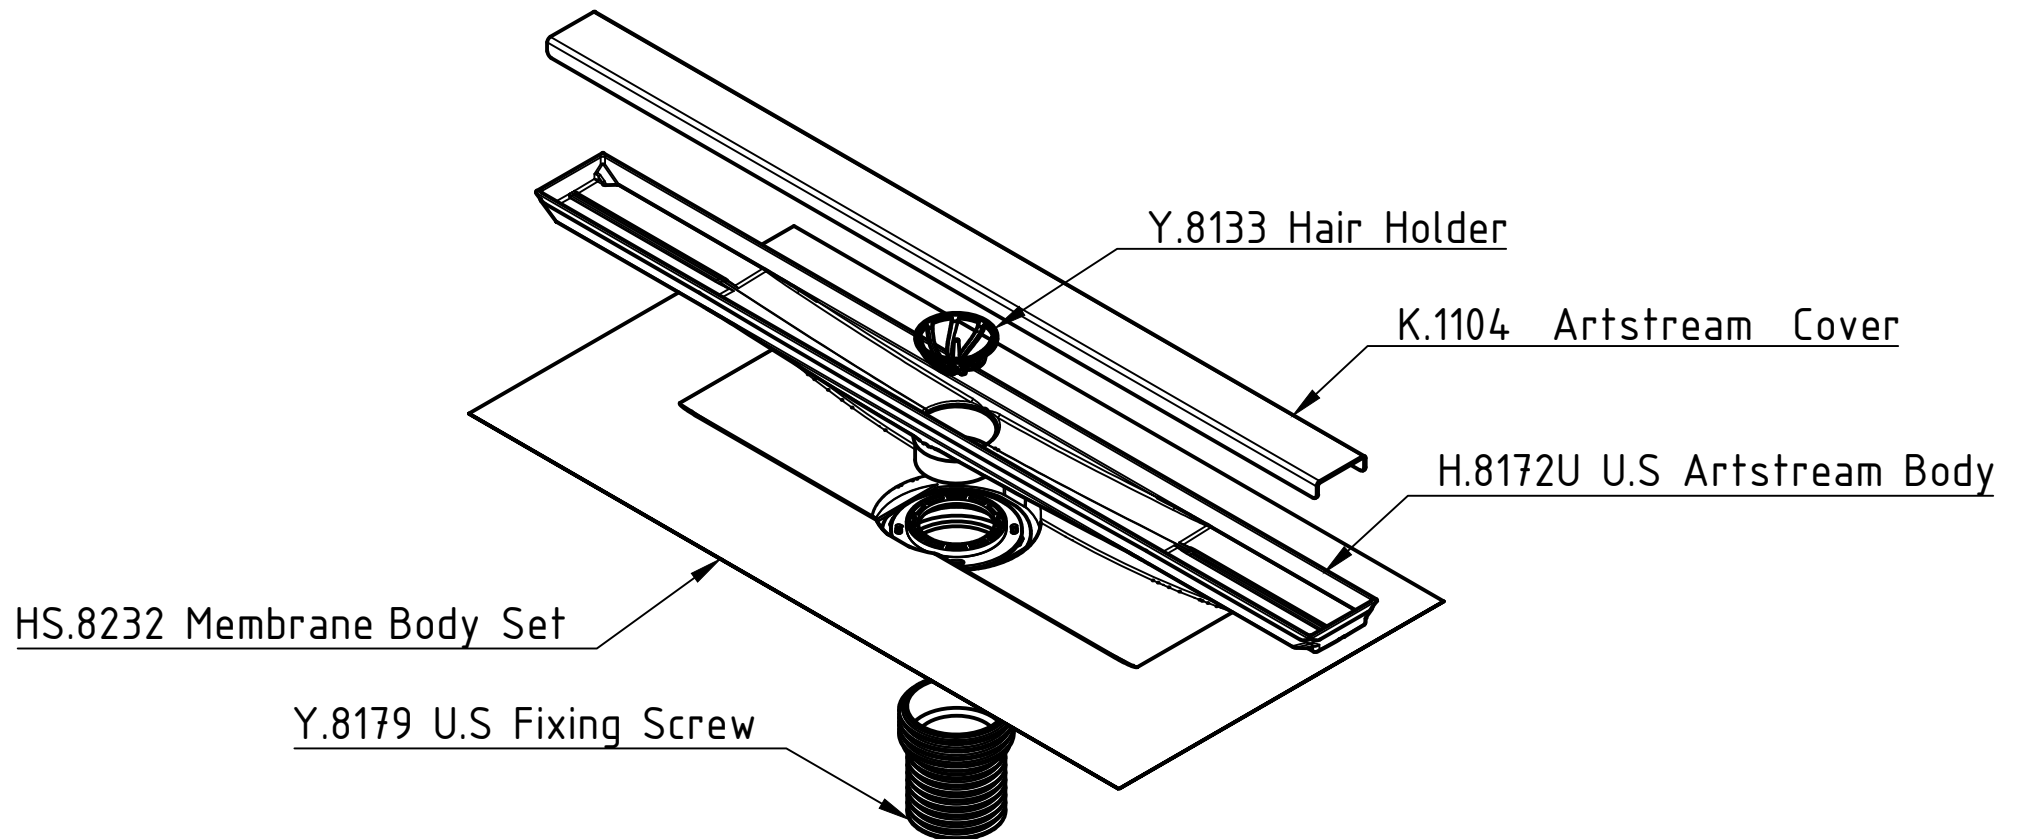

Traditional Installation (inch)

Section A-A
Scale (1:2)

L	23-5/8"	31-1/2"	39-1/2"
	39-3/8"	47-1/4"	72" 96"

Traditional Installation (mm)

Section A-A
Scale (1:2)

L	60cm	80cm	100cm
	120cm	180cm	244cm

Membrane Kit Installation (inch)

L	23-5/8"	31-1/2"	39-1/2"
	39-3/8"	47-1/4"	72" 96"

Membrane Kit Installation (mm)

Pan Installation (inch)

SECTION A-A SCALE (1:15)

DETAIL B SCALE (1:5)

L	23-5/8"	31-1/2"	39-1/2"
	39-3/8"	47-1/4"	72" 96"

Pan Installation (mm)

SECTION A-A SCALE (1:15)

DETAIL B SCALE (1:5)

L	60cm	80cm	100cm
	120cm	180cm	244cm