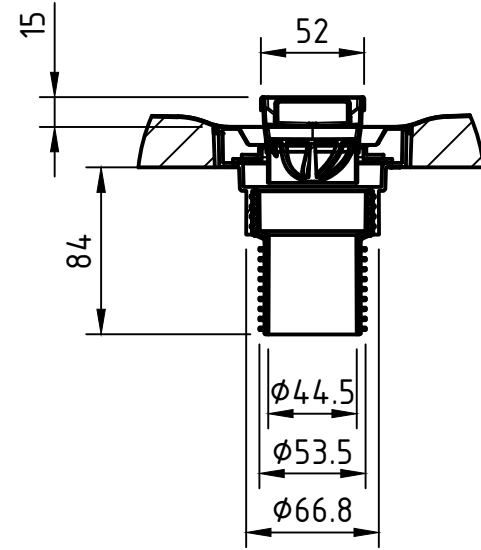

Traditional Installation (inch)

Section A-A
Scale (1:2)

L	23-5/8"	31-1/2"	39-1/2"
	39-3/8"	47-1/4"	72" 96"

Traditional Installation (mm)

Section A-A
Scale (1:2)

L	60cm	80cm	100cm
	120cm	180cm	244cm

Membrane Kit Installation (inch)

L	23-5/8"	31-1/2"	39-1/2"
	39-3/8"	47-1/4"	72" 96"

Membrane Kit Installation (mm)

Pan Installation (inch)

SECTION A-A SCALE (1:15)

DETAIL B SCALE (1:5)

L	23-5/8"	31-1/2"	39-1/2"
	39-3/8"	47-1/4"	72" 96"

Pan Installation (mm)

SECTION A-A SCALE (1:15)

DETAIL B SCALE (1:5)

L	60cm	80cm	100cm
	120cm	180cm	244cm