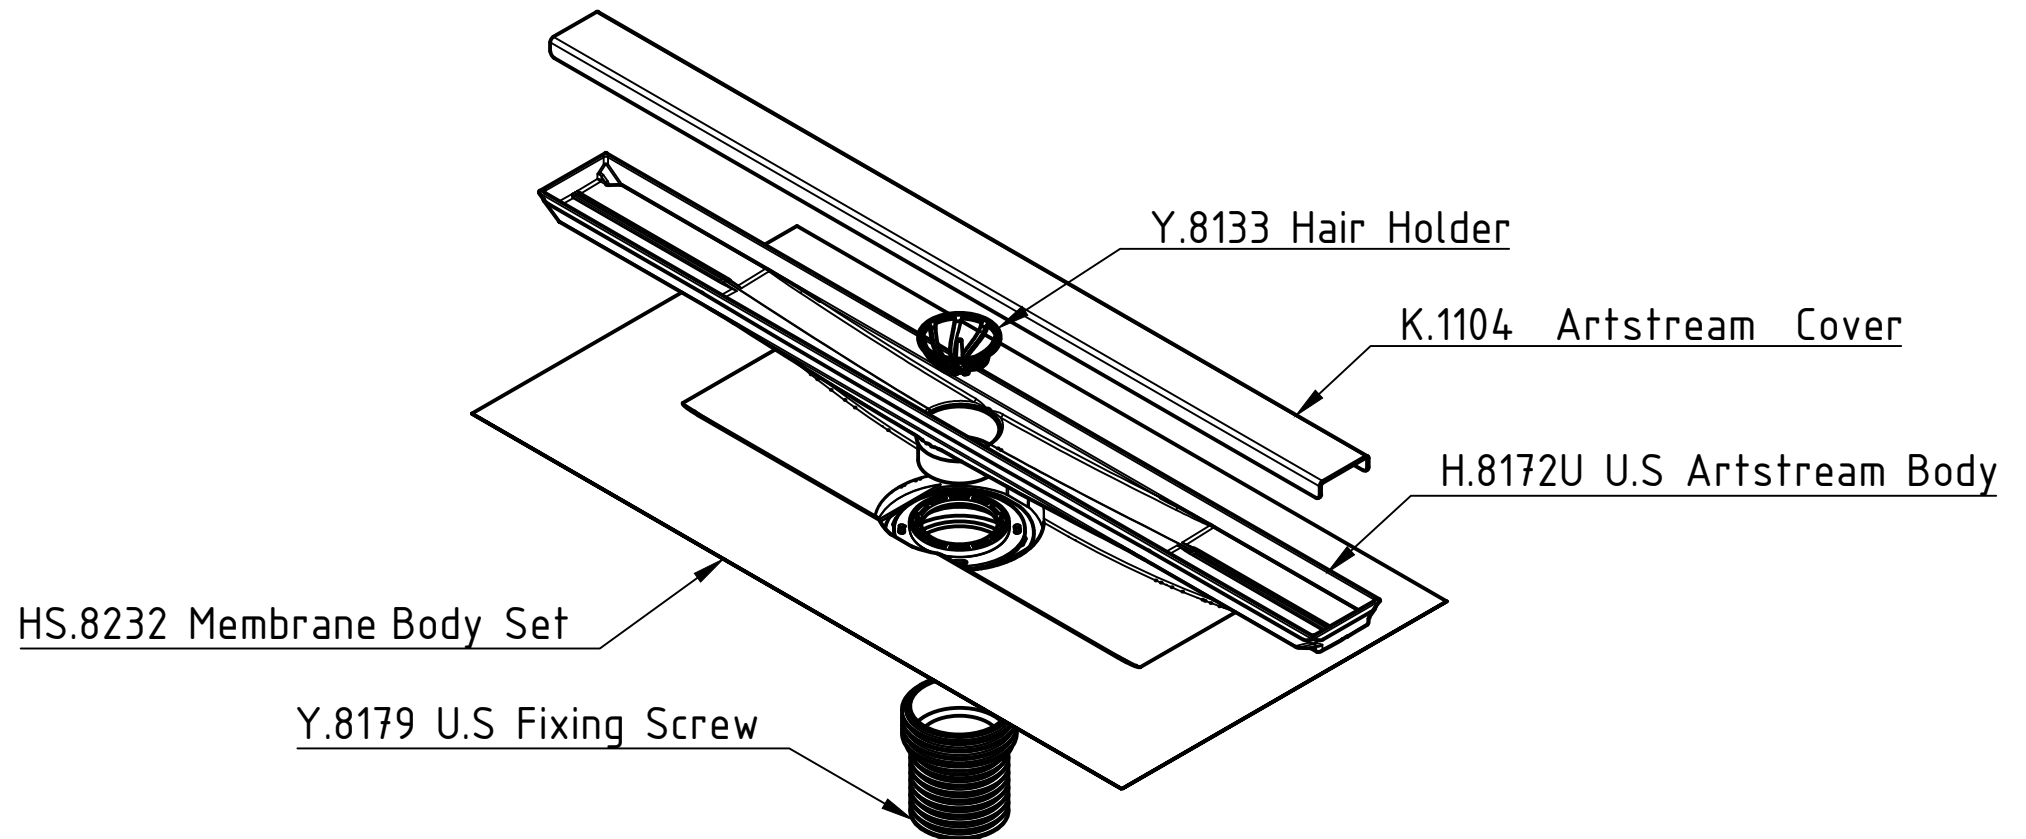

Traditional Installation (inch)

Section A-A
Scale (1:2)

L	23-5/8"	31-1/2"	39-1/2"
	39-3/8"	47-1/4"	72" 96"

Traditional Installation (mm)

Section A-A
Scale (1:2)

L	60cm	80cm	100cm
	120cm	180cm	244cm

Membrane Kit Installation (inch)

L	23-5/8"	31-1/2"	39-1/2"
	39-3/8"	47-1/4"	72" 96"

Membrane Kit Installation (mm)

Pan Installation (inch)

SECTION A-A SCALE (1:15)

DETAIL B SCALE (1:5)

L	23-5/8"	31-1/2"	39-1/2"
	39-3/8"	47-1/4"	72" 96"

Pan Installation (mm)

SECTION A-A SCALE (1:15)

DETAIL B SCALE (1:5)

L	60cm	80cm	100cm
	120cm	180cm	244cm