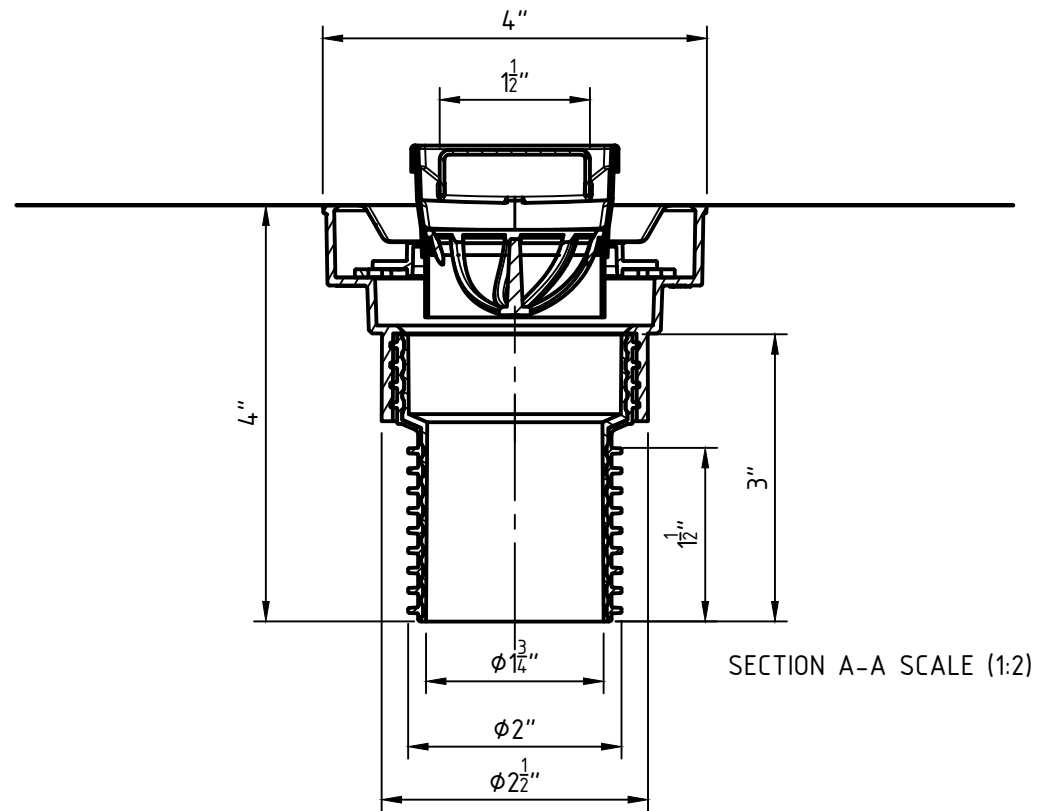

Traditional Installation (inch)

Section A-A
Scale (1:2)

L	23-5/8"	31-1/2"	39-1/2"
	39-3/8"	47-1/4"	72" 96"

Traditional Installation (mm)

Section A-A
Scale (1:2)

L	60cm	80cm	100cm
	120cm	180cm	244cm

Membrane Kit Installation (inch)

L	23-5/8"	31-1/2"	39-1/2"
	39-3/8"	47-1/4"	72" 96"

Membrane Kit Installation (mm)

Pan Installation (inch)

SECTION A-A SCALE (1:15)

DETAIL B SCALE (1:5)

L	23-5/8"	31-1/2"	39-1/2"
	39-3/8"	47-1/4"	72" 96"

Pan Installation (mm)

SECTION A-A SCALE (1:15)

DETAIL B SCALE (1:5)

L	60cm	80cm	100cm
	120cm	180cm	244cm