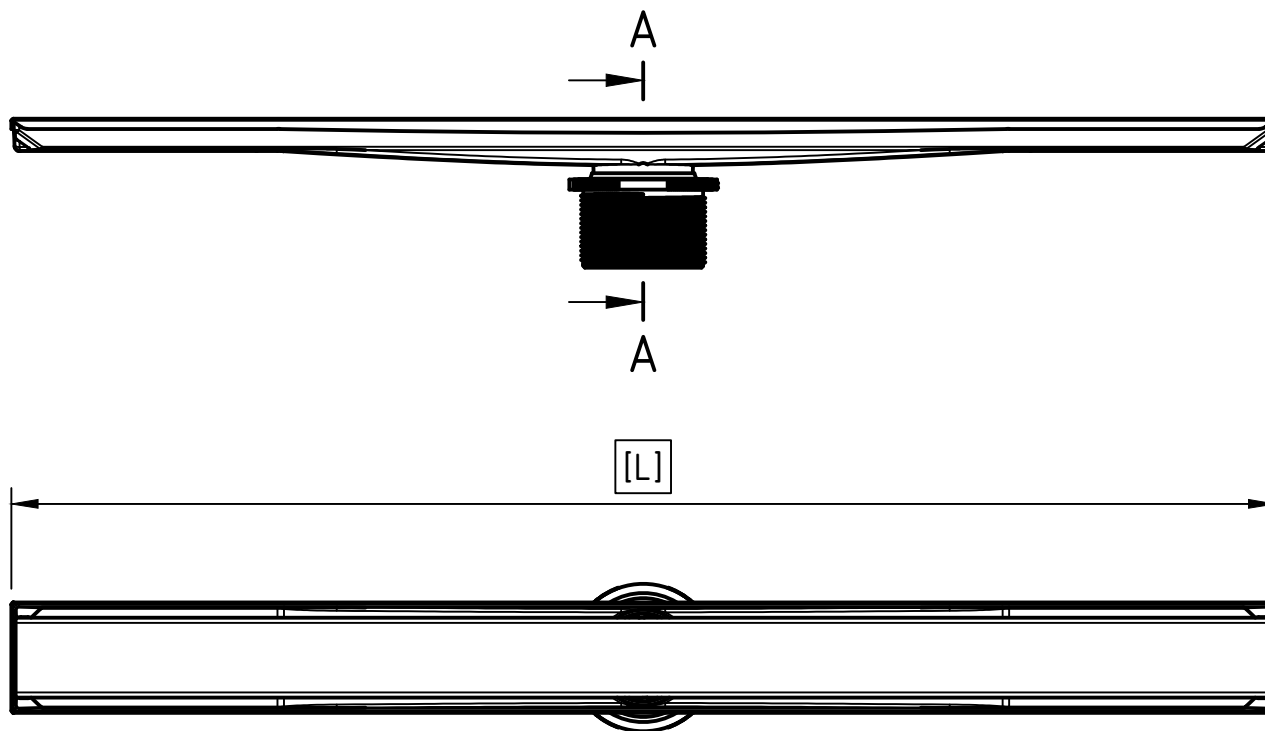

Traditional Installation (inch)

Section A-A
Scale (1:2)

L	23-5/8"	31-1/2"	39-1/2"
	39-3/8"	47-1/4"	72" 96"

Traditional Installation (mm)

Section A-A
Scale (1:2)

L	60cm	80cm	100cm
	120cm	180cm	244cm

Membrane Kit Installation (inch)

L	23-5/8"	31-1/2"	39-1/2"
	39-3/8"	47-1/4"	72" 96"

Membrane Kit Installation (mm)

Pan Installation (inch)

SECTION A-A SCALE (1:15)

DETAIL B SCALE (1:5)

L	23-5/8"	31-1/2"	39-1/2"
	39-3/8"	47-1/4"	72" 96"

Pan Installation (mm)

SECTION A-A SCALE (1:15)

DETAIL B SCALE (1:5)

L	60cm	80cm	100cm
	120cm	180cm	244cm