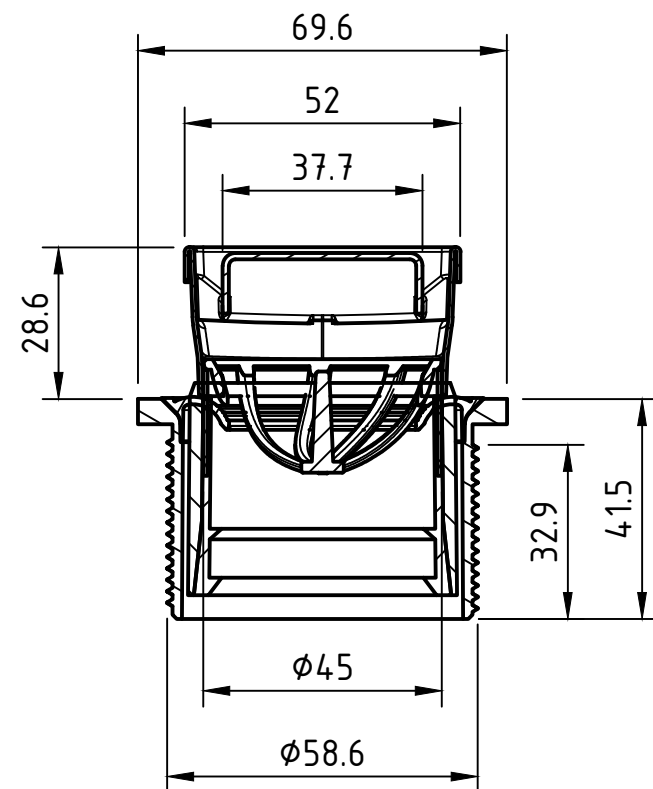

Traditional Installation (inch)

Section A-A
Scale (1:2)

L	23-5/8"	31-1/2"	39-1/2"
	39-3/8"	47-1/4"	72" 96"

Traditional Installation (mm)

Section A-A
Scale (1:2)

L	60cm	80cm	100cm
	120cm	180cm	244cm

Membrane Kit Installation (inch)

L	23-5/8"	31-1/2"	39-1/2"
	39-3/8"	47-1/4"	72" 96"

Membrane Kit Installation (mm)

Pan Installation (inch)

SECTION A-A SCALE (1:15)

DETAIL B SCALE (1:5)

L	23-5/8"	31-1/2"	39-1/2"
	39-3/8"	47-1/4"	72" 96"

Pan Installation (mm)

SECTION A-A SCALE (1:15)

DETAIL B SCALE (1:5)

L	60cm	80cm	100cm
	120cm	180cm	244cm