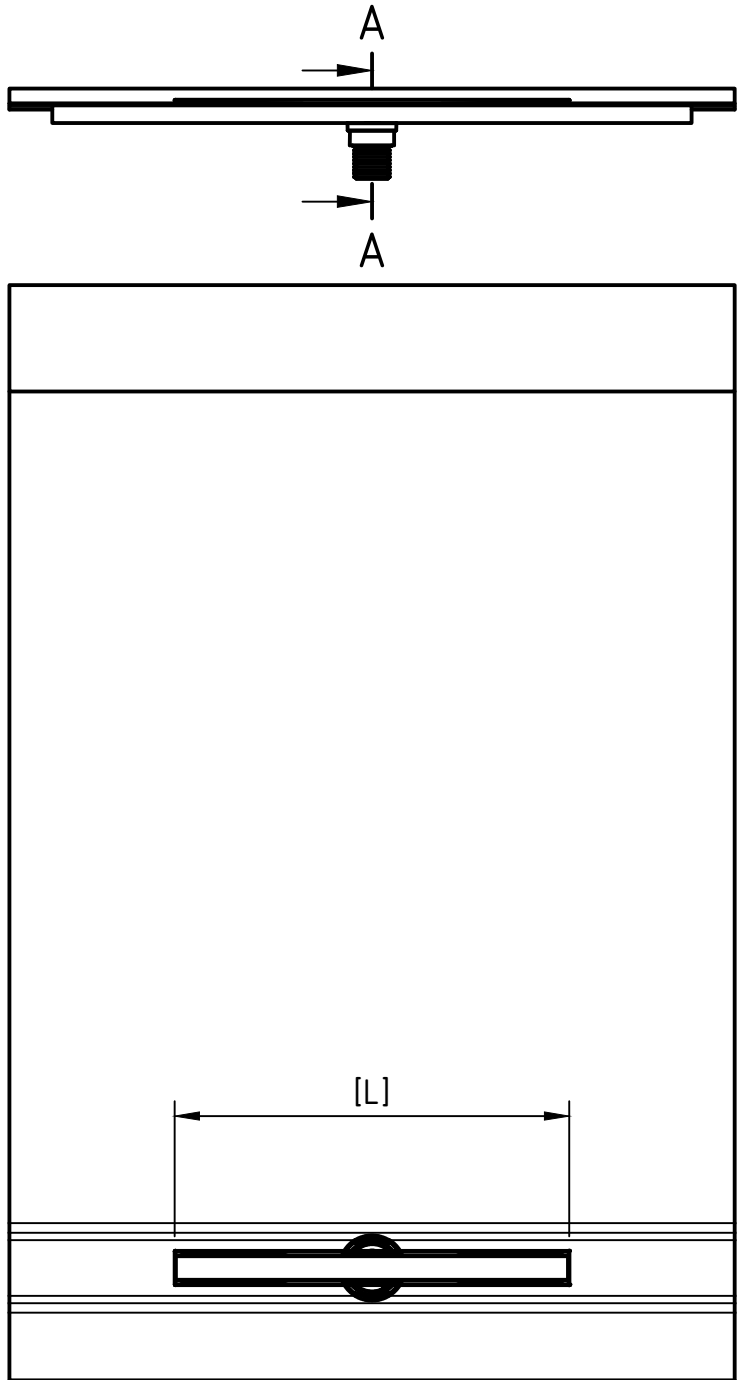

Traditional Installation (inch)

Section A-A
Scale (1:2)

L	23-5/8"	31-1/2"	39-1/2"
	39-3/8"	47-1/4"	72" 96"

Traditional Installation (mm)

Section A-A
Scale (1:2)

L	60cm	80cm	100cm
	120cm	180cm	244cm

Membrane Kit Installation (inch)

L	23-5/8"	31-1/2"	39-1/2"
	39-3/8"	47-1/4"	72" 96"

Membrane Kit Installation (mm)

Pan Installation (inch)

SECTION A-A SCALE (1:15)

DETAIL B SCALE (1:5)

L	23-5/8"	31-1/2"	39-1/2"
	39-3/8"	47-1/4"	72" 96"

Pan Installation (mm)

SECTION A-A SCALE (1:15)

DETAIL B SCALE (1:5)

L	60cm	80cm	100cm
	120cm	180cm	244cm