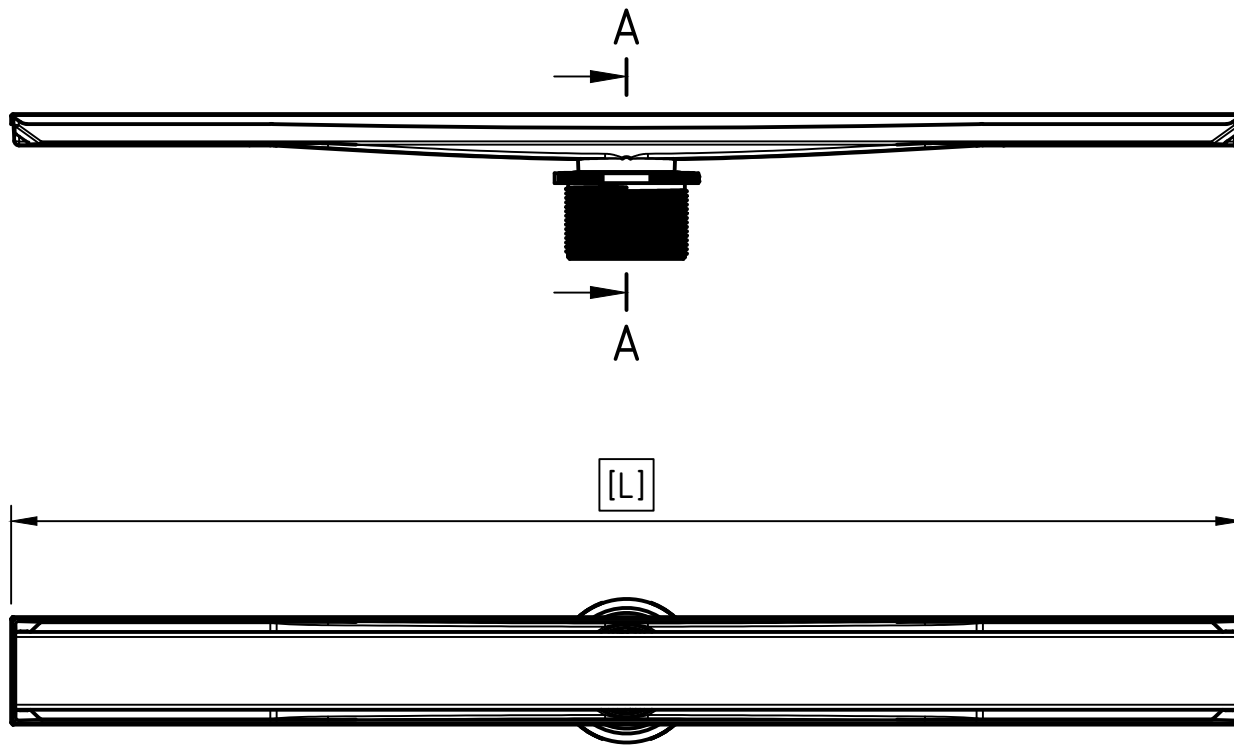

Traditional Installation (inch)

Section A-A
Scale (1:2)

L	23-5/8"	31-1/2"	39-1/2"
	39-3/8"	47-1/4"	72" 96"

Traditional Installation (mm)

Section A-A
Scale (1:2)

L	60cm	80cm	100cm
	120cm	180cm	244cm

Membrane Kit Installation (inch)

L	23-5/8"	31-1/2"	39-1/2"
	39-3/8"	47-1/4"	72" 96"

Membrane Kit Installation (mm)

Pan Installation (inch)

SECTION A-A SCALE (1:15)

DETAIL B SCALE (1:5)

L	23-5/8"	31-1/2"	39-1/2"
	39-3/8"	47-1/4"	72" 96"

Pan Installation (mm)

SECTION A-A SCALE (1:15)

DETAIL B SCALE (1:5)

L	60cm	80cm	100cm
	120cm	180cm	244cm