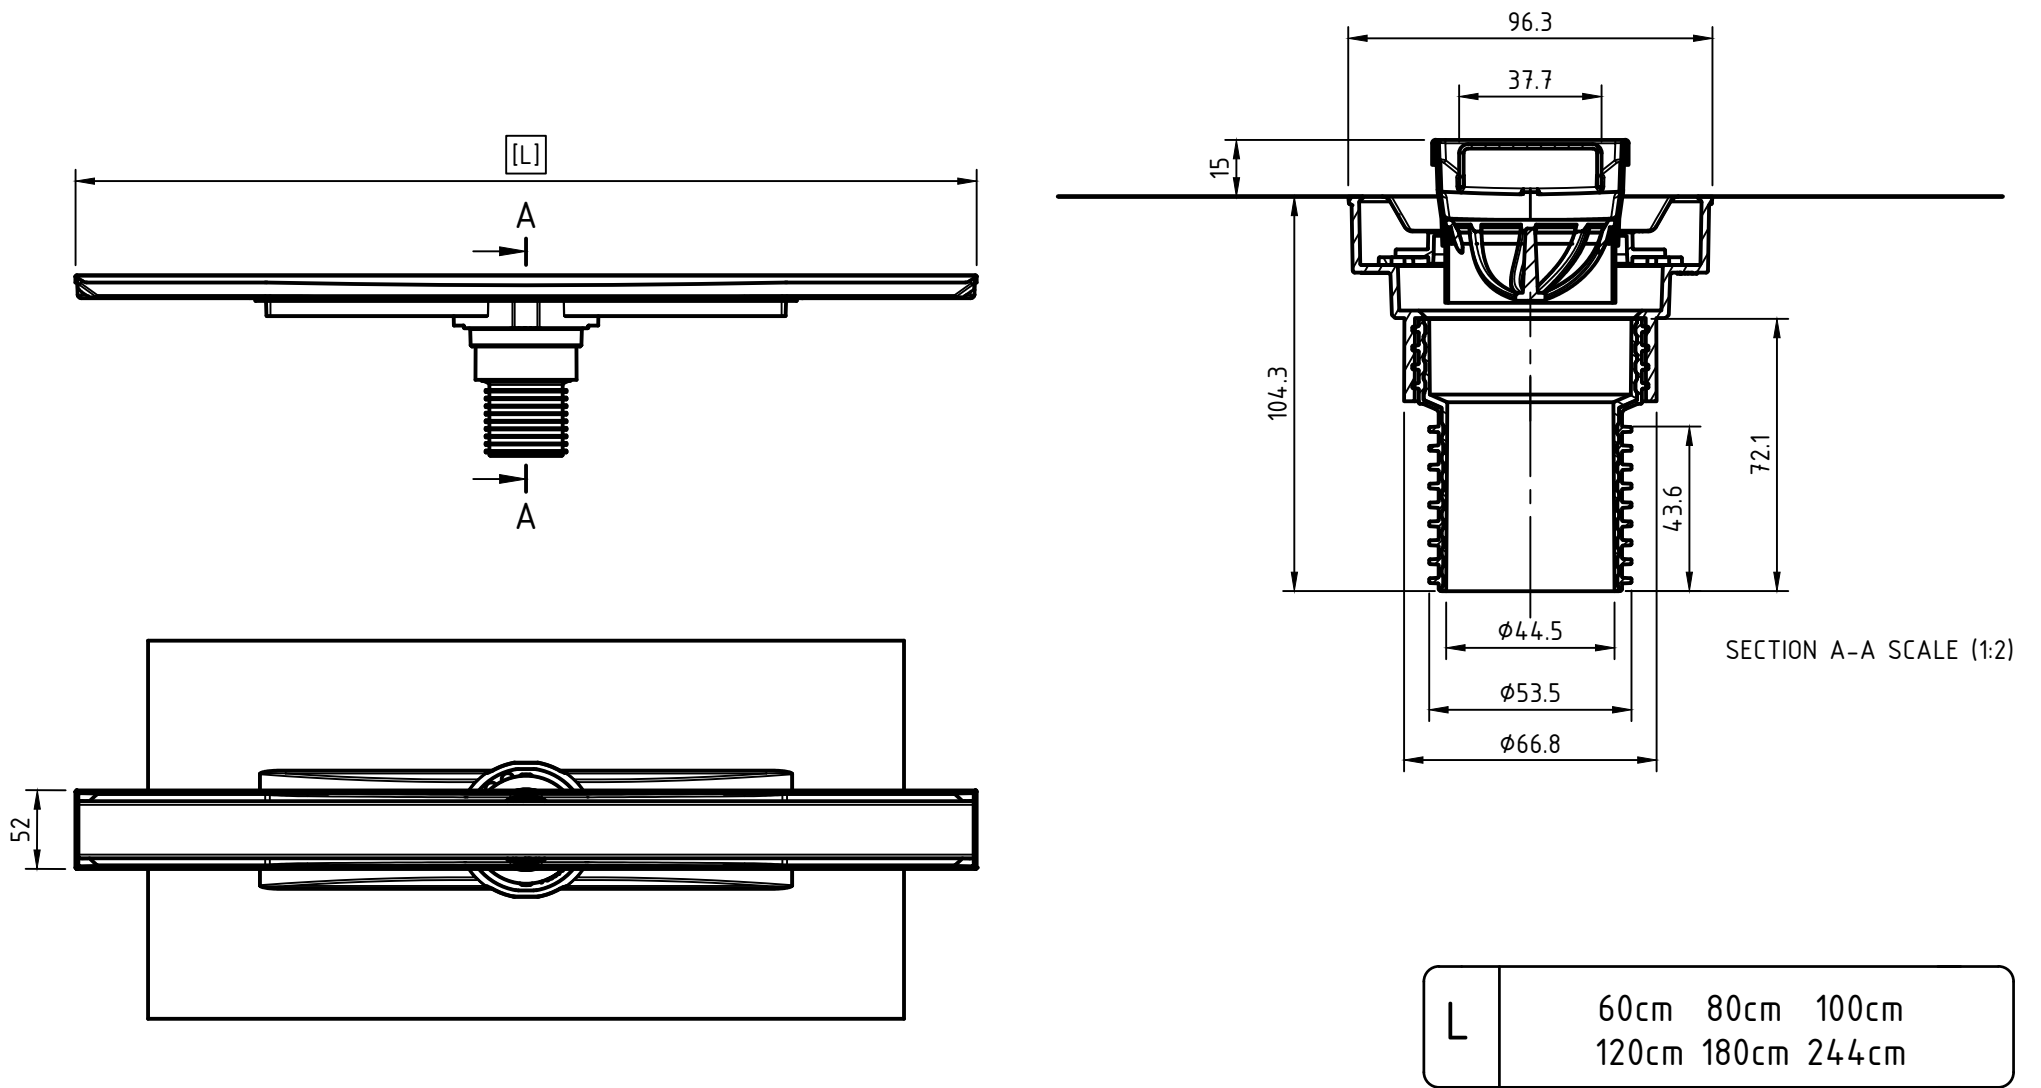

Traditional Installation (inch)

Section A-A
Scale (1:2)

L	23-5/8"	31-1/2"	39-1/2"
	39-3/8"	47-1/4"	72" 96"

Traditional Installation (mm)

Section A-A
Scale (1:2)

L	60cm	80cm	100cm
	120cm	180cm	244cm

Membrane Kit Installation (inch)

L	23-5/8"	31-1/2"	39-1/2"
	39-3/8"	47-1/4"	72" 96"

Membrane Kit Installation (mm)

Pan Installation (inch)

SECTION A-A SCALE (1:15)

DETAIL B SCALE (1:5)

L	23-5/8"	31-1/2"	39-1/2"
	39-3/8"	47-1/4"	72" 96"

Pan Installation (mm)

SECTION A-A SCALE (1:15)

DETAIL B SCALE (1:5)

L	60cm	80cm	100cm
	120cm	180cm	244cm