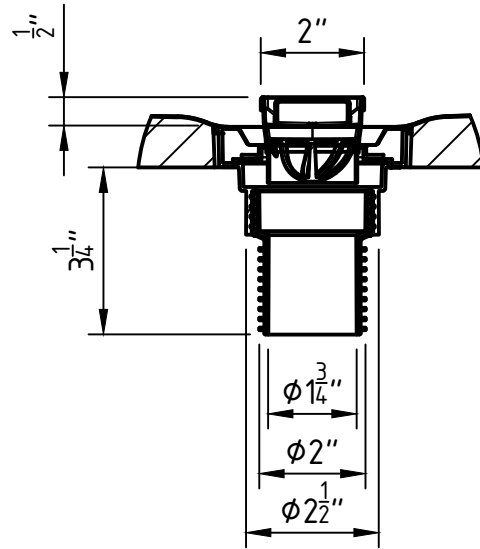

Traditional Installation (inch)

Section A-A
Scale (1:2)

L	23-5/8"	31-1/2"	39-1/2"
	39-3/8"	47-1/4"	72" 96"

Traditional Installation (mm)

Section A-A
Scale (1:2)

L	60cm	80cm	100cm
	120cm	180cm	244cm

Membrane Kit Installation (inch)

L	23-5/8"	31-1/2"	39-1/2"
	39-3/8"	47-1/4"	72" 96"

Membrane Kit Installation (mm)

Pan Installation (inch)

SECTION A-A SCALE (1:15)

DETAIL B SCALE (1:5)

L	23-5/8"	31-1/2"	39-1/2"
	39-3/8"	47-1/4"	72" 96"

Pan Installation (mm)

SECTION A-A SCALE (1:15)

DETAIL B SCALE (1:5)

L	60cm	80cm	100cm
	120cm	180cm	244cm