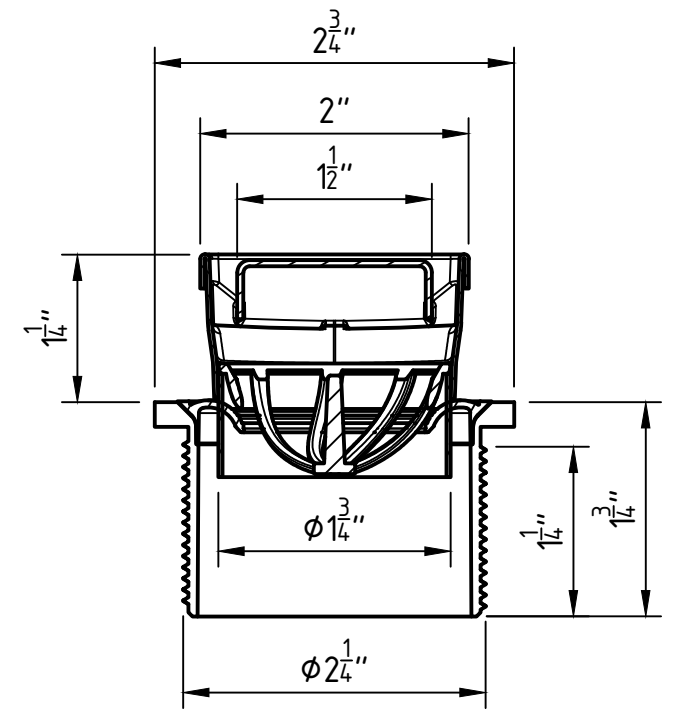

Traditional Installation (inch)

Section A-A
Scale (1:2)

L	23-5/8"	31-1/2"	39-1/2"
	39-3/8"	47-1/4"	72" 96"

Traditional Installation (mm)

Section A-A
Scale (1:2)

L	60cm	80cm	100cm
	120cm	180cm	244cm

Membrane Kit Installation (inch)

L	23-5/8"	31-1/2"	39-1/2"
	39-3/8"	47-1/4"	72" 96"

Membrane Kit Installation (mm)

Pan Installation (inch)

SECTION A-A SCALE (1:15)

DETAIL B SCALE (1:5)

L	23-5/8"	31-1/2"	39-1/2"
	39-3/8"	47-1/4"	72" 96"

Pan Installation (mm)

SECTION A-A SCALE (1:15)

DETAIL B SCALE (1:5)

L	60cm	80cm	100cm
	120cm	180cm	244cm