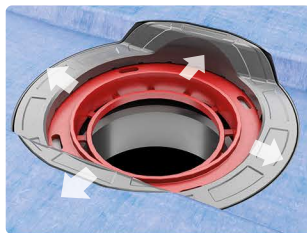

Sleek Design, Ultimate Versatility

Where style meets function, ArtStream delivers a modern, adaptable shower drain solution. Designed for both bonded and unbonded membrane systems, its sleek, minimalist profile enhances any space.

End Piece

That is attached to cover ends helps to create a clean installation and perfect finish.

Easy-to-cut Structure

Cover and drain body can be cut into your desired* dimensions. *min 15-3/4"

Traditional Installation Drain Set	31-1/2"		39-3/8"		47-1/4"		72"	
	Brushed Stainless	Brushed Anthracite Stainless	Brushed Stainless	Brushed Anthracite Stainless	Brushed Stainless	Brushed Anthracite Stainless	Brushed Stainless	Brushed Anthracite Stainless
Nova & Tileable Cover	LA1-V35L31E1	LA1-V35L31E9	LA1-V35L39E1	LA1-V35L39E9	LA1-V35L47E1	LA1-V35L47E9	LA1-V35L72E1	LA1-V35L72E9
Linea Cover	LA11-V35L31E1	LA11-V35L31E9	LA11-V35L39E1	LA11-V35L39E9	LA11-V35L47E1	LA11-V35L47E9	LA11-V35L72E1	LA11-V35L72E9
Nova & Tileable Cover	Brushed Gold Stainless LA11-V35L31E1		Brushed Gold Stainless LA11-V35L39E1		Brushed Gold Stainless LA11-V35L47E1		Brushed Gold Stainless LA11-V35L72E1	

DON'T FORGET YOUR KIT

Linear Drain Flange Kit

LD-8232.WM.50.25
(membrane dimension: 20" x 10")

- 1x Flange with Bonded Membrane (made of PVC)
- 1x Protection cover
- 1x Eccentric-flange Bonded Waterproof Membrane